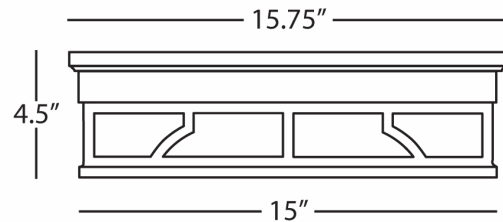

** Available for Quick SHIP **